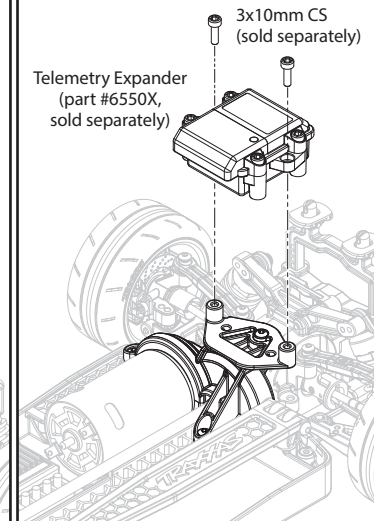

If you have questions or need technical assistance, call Traxxas at

1-888-TRAXXAS

(1-888-872-9927) (U.S. residents only)

TRAXXAS.COM

Traxxas, 6250 Traxxas Way, McKinney, TX 75070, Phone: 972-549-3000, Fax: 972-549-3011, e-mail: support@Traxxas.com

KC2736-R01 Rev. 220215