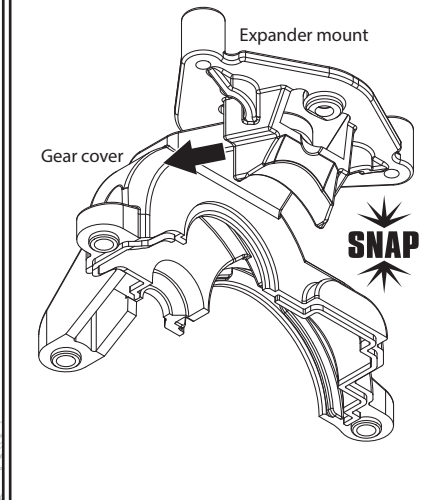

Covers Part #6560

Remove the four 3x12mm button-head screws from the gear cover. Remove the gear cover from the chassis.

Install the expander mount on the gear cover as shown.

Reinstall the gear cover/expander mount on the chassis using the 3x12mm button-head screws (4) from step 1.