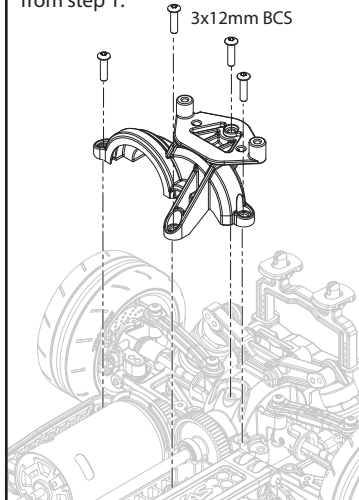

Covers Part #6560

Remove the four 3x12mm button-head screws from the gear cover. Remove the gear cover from the chassis.

Install the expander mount on the gear cover as shown.

Reinstall the gear cover/expander mount on the chassis using the 3x12mm button-head screws (4) from step 1.