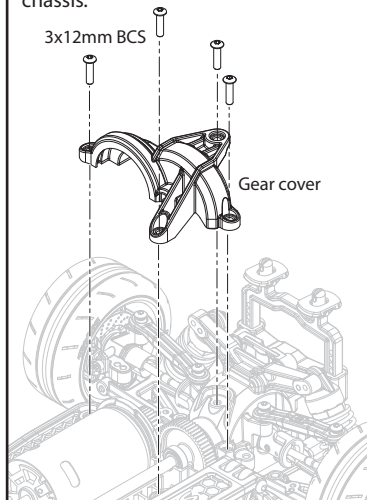

Covers Part #6560

Remove the four 3x12mm button-head screws from the gear cover. Remove the gear cover from the chassis.

Install the expander mount on the gear cover as shown.

Reinstall the gear cover/expander mount on the chassis using the 3x12mm button-head screws (4) from step 1.